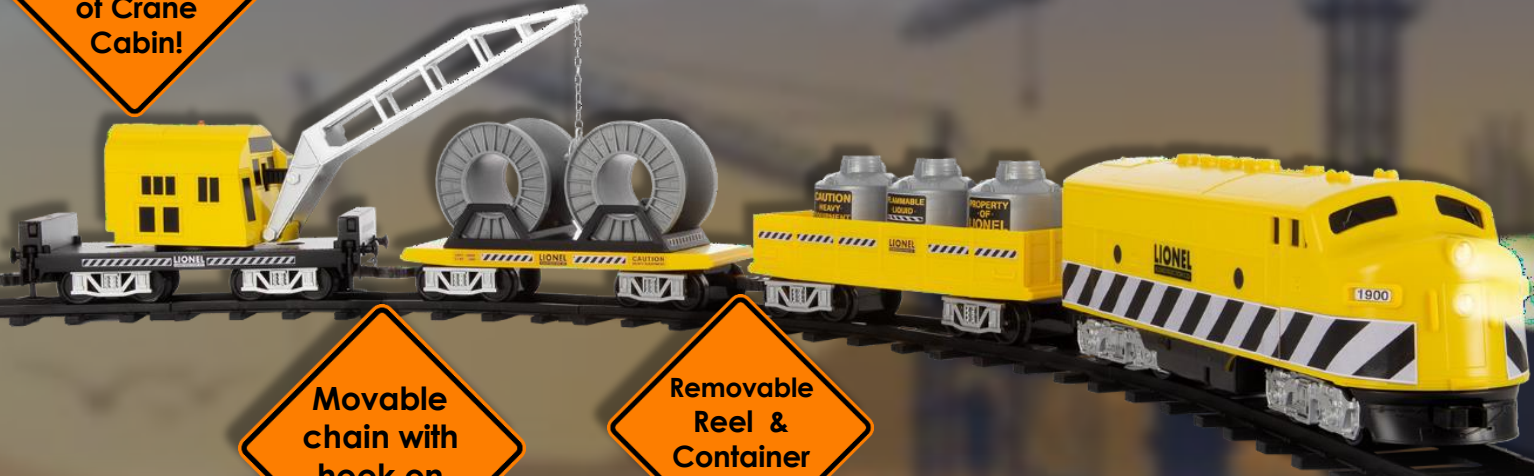

FEATURES:

- **37 Piece Set**
 - 4 Train cars
 - 1 operating Berkshire engine & tender
 - Operating Engine Requires six C Cell Batteries (not included)
 - 1 boxcar
 - 1 caboose
 - 24 curved & 8 straight plastic track pieces
 - RC Remote Control (requires three AAA batteries-not included)
- **Authentic Train Sounds!**
- **Engine has working headlight!**

LIONEL

· CONSTRUCTION CO. ·

Flashing
Light on top
of Crane
Cabin!

Movable
chain with
hook on
Crane!

Removable
Reel &
Container
loads!

Construction Railroad Ready-To-Play Set 7-12065

No job is too big or too small for the Construction Railroad! This interactive set is sure to create hours of fun with a battery powered diesel engine, gondola with removable container load, flat car with two removable reels, and a crane car that can rotate in 360-degree motion! This set will take you right to the busy construction zone, so get your hard hat ready to get on the job and do some building!

FEATURES:

- **42 Piece Set**
- 4 Train pieces with Removable 3 Piece Container Load in the Gondola and 2 Removable Reels on the Flatcar
 - Engine Requires six C Cell Batteries (not included)
- 24 curved & 8 straight plastic track pieces
- RC Remote Control (requires three AAA batteries-not included)
- **Authentic Train Sound & Construction Announcements!**
- **Engine has working headlight!**