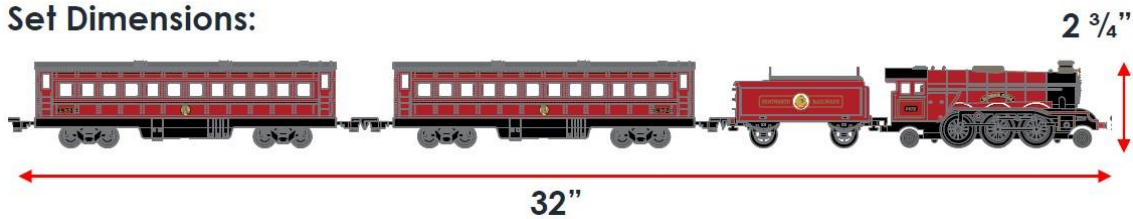

Master Carton: 30.50" x 10.50" x 15.38"

Master Carton Weight: 21.12lbs

Packaging Language: English, French

LIONEL
BATTERY
OPERATED **MINI**

Harry Potter

WIZARDING WORLD

Set Dimensions:

Hogwarts Express Battery-Operated Mini Train Set 7-11981