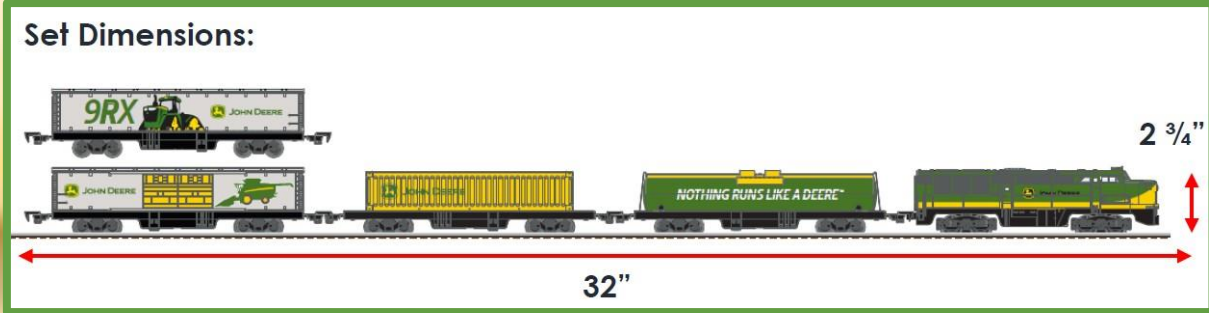

JOHN DEERE

John Deere Battery-Operated Mini Diesel Train Set 7-11982

Link the train to the land! With Lionel's All New John Deere Battery-Operated Diesel Set, you can teach your little farmer how to transport the equipment that helps the land grow because what mixes fun with quality and commitment better than a John Deere and a train?