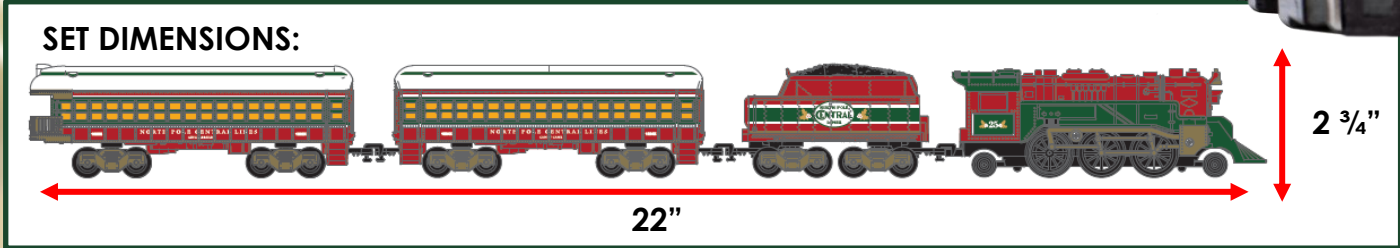

Case Pack: 1

2023

BATTERY OPERATED MINI TRAIN SETS REVIEW

NORTH POLE CENTRAL LINES

North Pole Central Battery-Operated Mini Train Set 7-12087

Journey to the North Pole this Christmas on our festive North Pole Central Battery-Operated train set for holiday fun! Featuring authentic train sounds, Lionel's new Battery-Operated train set allows your magical journey to begin with just one flip of a switch! This set is perfect for little engineers or as a decorative touch during the holidays!