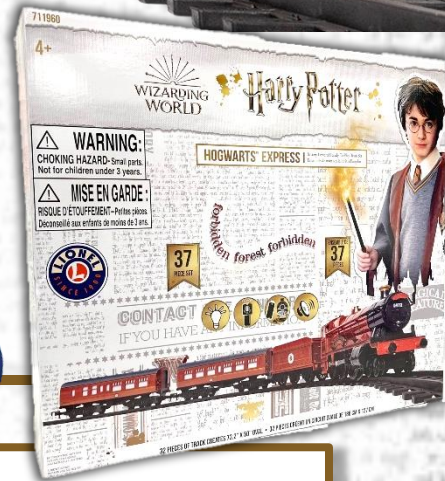

LIONEL  **READY TO PLAY**

Harry Potter

Hogwarts Express Ready-To-Play Set 7-11960

Step through Platform 9 $\frac{3}{4}$ ™ and take a ride on the Hogwarts™ Express! Witches, wizards, and Muggles can easily control this battery powered, remote controlled train set. Featuring authentic sound clips of the beloved Harry Potter™ characters, this 37-piece train set is sure to delight boys and girls of all ages!