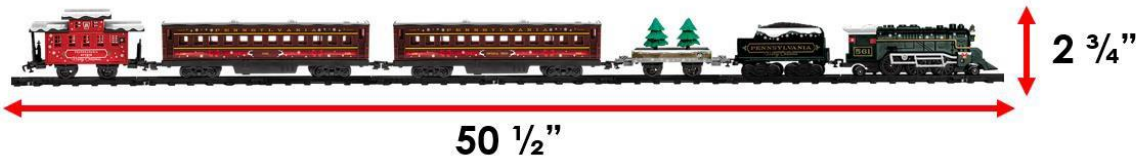

Pennsylvania Railroad Christmas Battery-Operated Mini Train Set 712070

One of the most famous names in railroading is now featured in this realistic and very festive train set. "All Aboard" the Pennsylvania R.R. Christmas Train Set!

30 PIECE SET INCLUDES:

- General Style Engine & Tender
  - Engine includes a 3 Position Switch: STOP, FWD w/ sound, FWD w/out sound
  - Engine includes working headlight
- Christmas Tree Gondola w/ affixed trees
- (2) Passenger Cars
- Caboose
- 65" x 41" loop of track
  - 8 curve & 16 straight pieces

Requires 2 AA Batteries (not included)