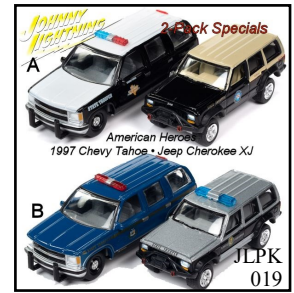

auto world

64 scale premium

AMT Die Cast

Autoworld Silver Screen

1:24

1:24

1:64 HOBBY EXCLUSIVES

johnny lightning

Pop Culture

2 Pack & Specials

Collector Tins

military

dioramas

truck & trailer

Tow & Go

hulls & haulers