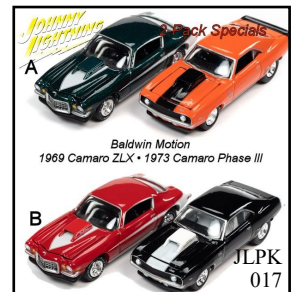

auto world

64 scale premium

AMT Die Cast

Autoworld Silver Screen

1:24

1:24

1:64 HOBBY EXCLUSIVES

johnny lightning

Pop Culture

2 Pack & Specials

Collector Tins

military

dioramas

truck & trailer

Tow & Go

hulls & haulers