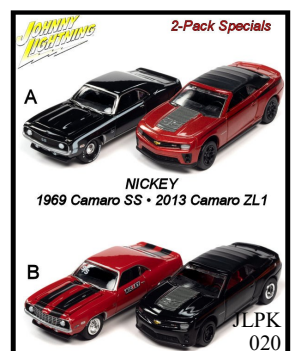

auto world

64 scale premium

AMT Die Cast

Autoworld Silver Screen

1:24

1:24

1:64 HOBBY EXCLUSIVES

johnny lightning

Pop Culture

2 Pack & Specials

Collector Tins

military

dioramas

truck & trailer

Tow & Go

hulls & haulers