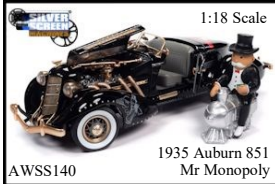

auto world

64 scale premium

AMT Die Cast

Autoworld Silver Screen

1:24

1:24

1:64 HOBBY EXCLUSIVES

johnny lightning

Pop Culture

2 Pack & Specials

Collector Tins

military

dioramas

truck & trailer

Tow & Go

hulls & haulers