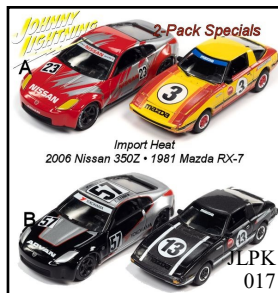

auto world

64 scale premium

AMT Die Cast

Autoworld Silver Screen

1:24

1:24

1:64 HOBBY EXCLUSIVES

johnny lightning

Pop Culture

2 Pack & Specials

Collector Tins

military

dioramas

truck & trailer

Tow & Go

hulls & haulers