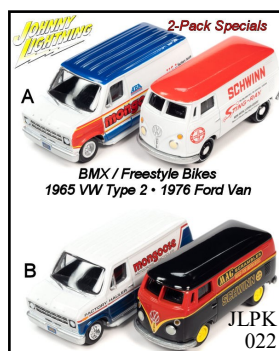

auto world

64 scale premium

AMT Die Cast

Autoworld Silver Screen

1:24

1:24

1:64 HOBBY EXCLUSIVES

johnny lightning

Pop Culture

2 Pack & Specials

Collector Tins

military

dioramas

truck & trailer

Tow & Go

hulls & haulers

racing champions

slot cars

THUNDERJET[®] ULTRA-G[™]

4Gear[™]

slot cars

XTRACTION[®] ULTRA-G[™]

aw auto world Slot Car Sets aw auto world

SRS353