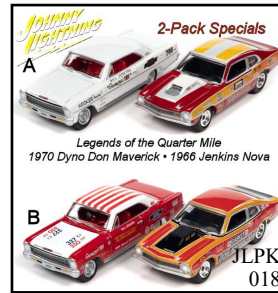

auto world

64 scale premium

AMT Die Cast

Autoworld Silver Screen

1:24

1:24

1:64 HOBBY EXCLUSIVES

johnny lightning

Pop Culture

2 Pack & Specials

Collector Tins

military

dioramas

truck & trailer

Tow & Go

hulls & haulers