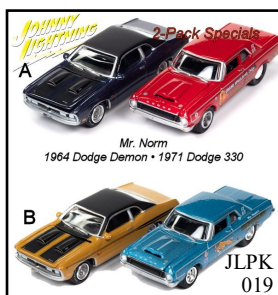

auto world

64 scale premium

AMT Die Cast

Autoworld Silver Screen

1:24

1:24

1:64 HOBBY EXCLUSIVES

johnny lightning

Pop Culture

2 Pack & Specials

Collector Tins

military

dioramas

truck & trailer

Tow & Go

hulls & haulers