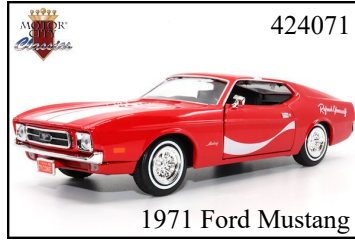

## Coca Cola Die Cast 1:24 Scale Collectibles

1931 Ford Pickup

1931 Ford Pickup

1931 Ford Pickup

1955 Ford F100

1955 Chevy Nomad

1963 VW Type 2 (T1)

1937 Ford Pickup

1966 VW Beetle

1966 VW Beetle

1971 Ford Mustang

1940 Ford Van

Coca Cola Trailer

1917 Ford Model T

## Coca Cola Die Cast 1:43 Scale Collectibles

1962 VW Cargo Van

1962 VW T1 Pickup

1962 VW Cargo Van

1967 Beetle w/Teardrop

1962 VW Pickup

1926 Ford Model T

1957 Chevy Nomad

1957 Ford Rancero